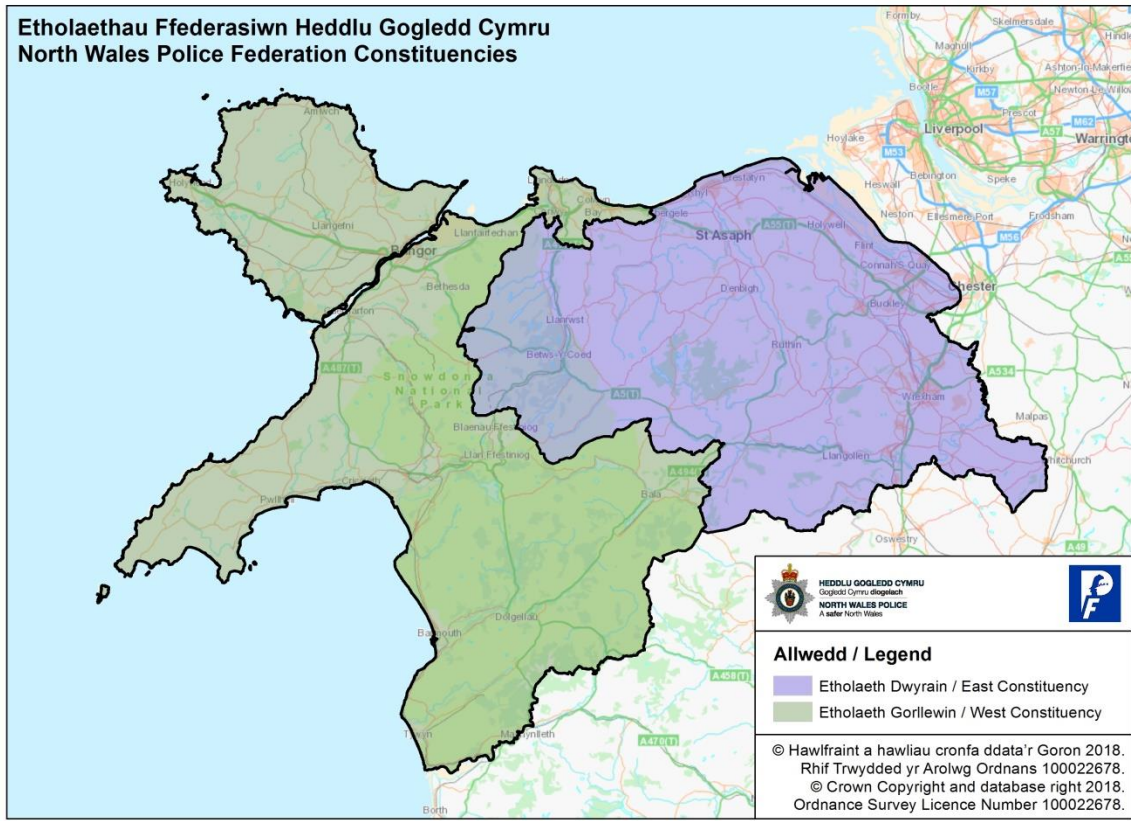

Constituencies – Find your rep

West	East
Essi Ahari	Jonathan Ashton
Jason Higgins	Gary Edwards
Kim Owen	Tony Edwards
Trystan Bevan	Ceri Hawe
Simon Newport	Nick Hawe
Elizabeth Owen	Paul Jones
Rob Jones	Vicky Knight
Leigh McCann	Tony Latham
Gerallt Williams	Alun Oldfield
	Angela Seymour
	Vinny Jones