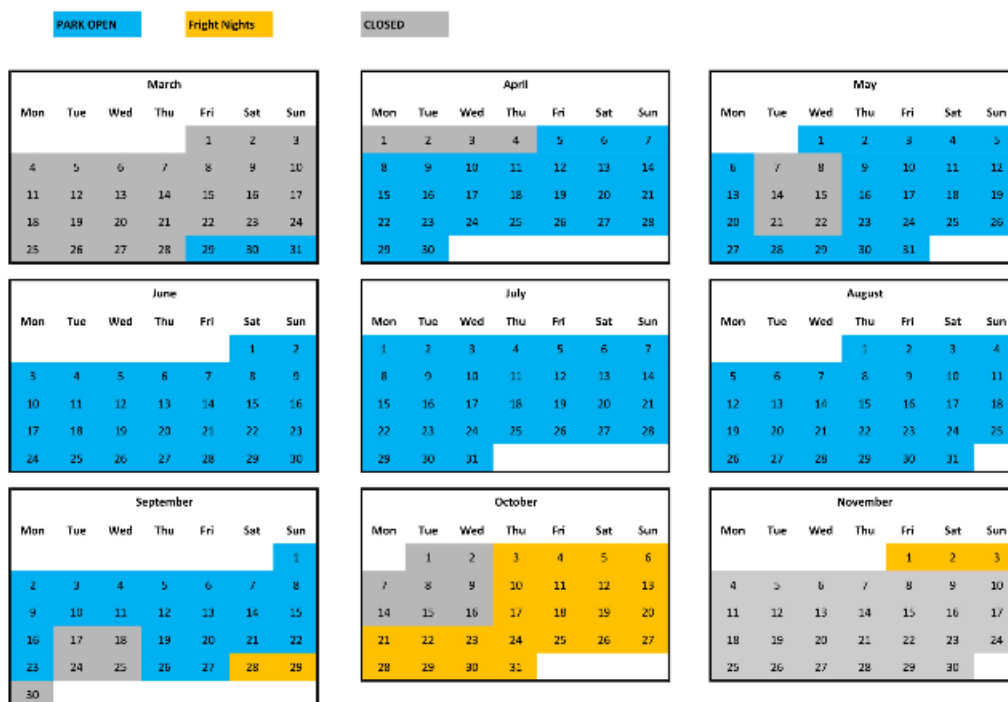

A Season Pass also comes with some great benefits, such as;

- **Theme Park Entry** – Access to the Island and over 30 rides, attractions and live events for the entire season (Date exclusions apply)

**A THORPE PARK Season Pass entitles the pass holder to admission to THORPE PARK Resort from the date of issue until 3rd November 2019, with the following date exclusions alongside our closed days;*

- *Fridays, Saturdays & Sundays in August*
- *1st & 2nd September 2019*
- *All FRIGHT NIGHTS Dates*

For full terms and conditions please see thorpepark.com/terms-conditions

2019 TICKET PRICES

STANDARD SEASON PASS	£51.00 pp
ONE DAY (Not Valid on Fright Nights)	£29.50 pp
2 DAY (consecutive days)	£37.00 pp
ONE DAY FRIGHT NIGHT TICKET	£32.50 pp

Children under 16 must be accompanied by an adult (18+)

Children under 3 are Free

Please check opening times and dates prior to visit.

THORPE PARK RESORT - CALENDAR 2019

Orders

Orders can be placed by:-

- sending a cheque to Staffordshire Police Federation Hearn Court, Rising Brook, Stafford ST17 9QN, (please enclose SAE to home address). Cheques should be payable to Staffordshire Police Federation.
- Or by telephone using debit/credit card on 01785 242215.